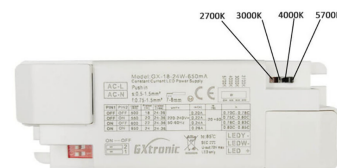

ESQUEMA DE INSTALACIÓN

Ficha técnica

Downlight Led LUCERNA BRIDGELUX Chip, 18-24W, UGR 11, 4CCT, CRI>92

LEDBOX®

GALERIA

bridgelux.
Bridging Light and Life™

Ficha técnica

Downlight Led LUCERNA BRIDGELUX Chip, 18-24W, UGR 11, 4CCT, CRI>92